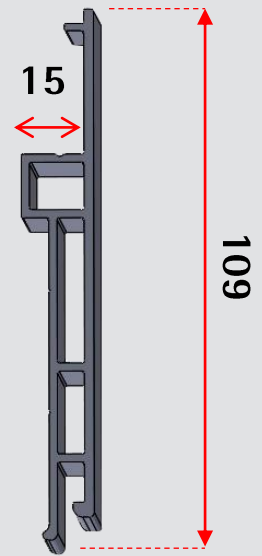

Stretch Fabric Light

Stretch Fabric Profile

Model no : DLTSTRDRF-15

Stretch Fabric luminous ceiling liberates you from the constraints of conventional ceiling design so you're free to pursue uncluttered minimalistic visions – and transform any interior into one cohesive space with beautiful homogeneous light.

Low -power LEDs

2700K-6500K
(Tunable white)

IP20

Excellent thermal
management

Structure and Characteristics

The features described here are typical of products in this range. Special versions may offer additional or varying features

1 - Optics

Stretch Fabric

2 - LED Module

15W/Sqft

3 - Luminaire head and housing

Aluminium + Stretch fabric

4 - Control Gear

NON-Dimmable / Dali-2 Dimmable

5 - Protection Mode

IP20

6 - CCT

2700K-6500K (Tunable white)

Construction		Light Distribution	155°
Dimensions	Profile W=15mm, H=109.9mm Thickness=2mm	Dimming	NON-Dimmable/ Dali-2 Dimmable
Efficacy	100 lm/Sqft	Housing Finish	N.A
CRI	≥80	Led Module	15W/Sqft
Mounting	Recessed	CCT	2700K-6500K (Tunable white)
Life Span	L70 ≥60000H	Input Voltage	220-240 Vac
UGR	≤19	Power Factor (PF)	0.95
		McAdam	3rd